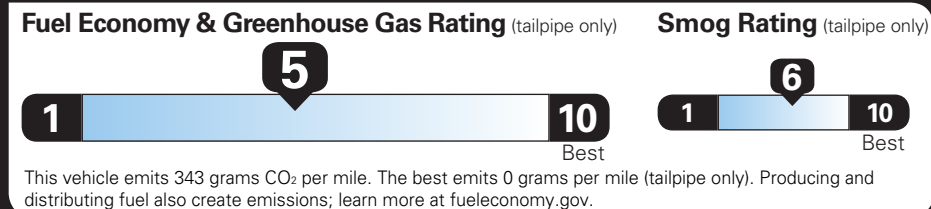

EPA DOT Fuel Economy and Environment

Gasoline Vehicle

Fuel Economy
26 MPG
combined city/hwy
3.8 gallons per 100 miles

Compact cars range from 14 to 114 MPG. The best vehicle rates 141 MPGe.

23 city
32 highway

You spend $2,000 more in fuel costs over 5 years compared to the average new vehicle.

Annual fuel cost $1,900